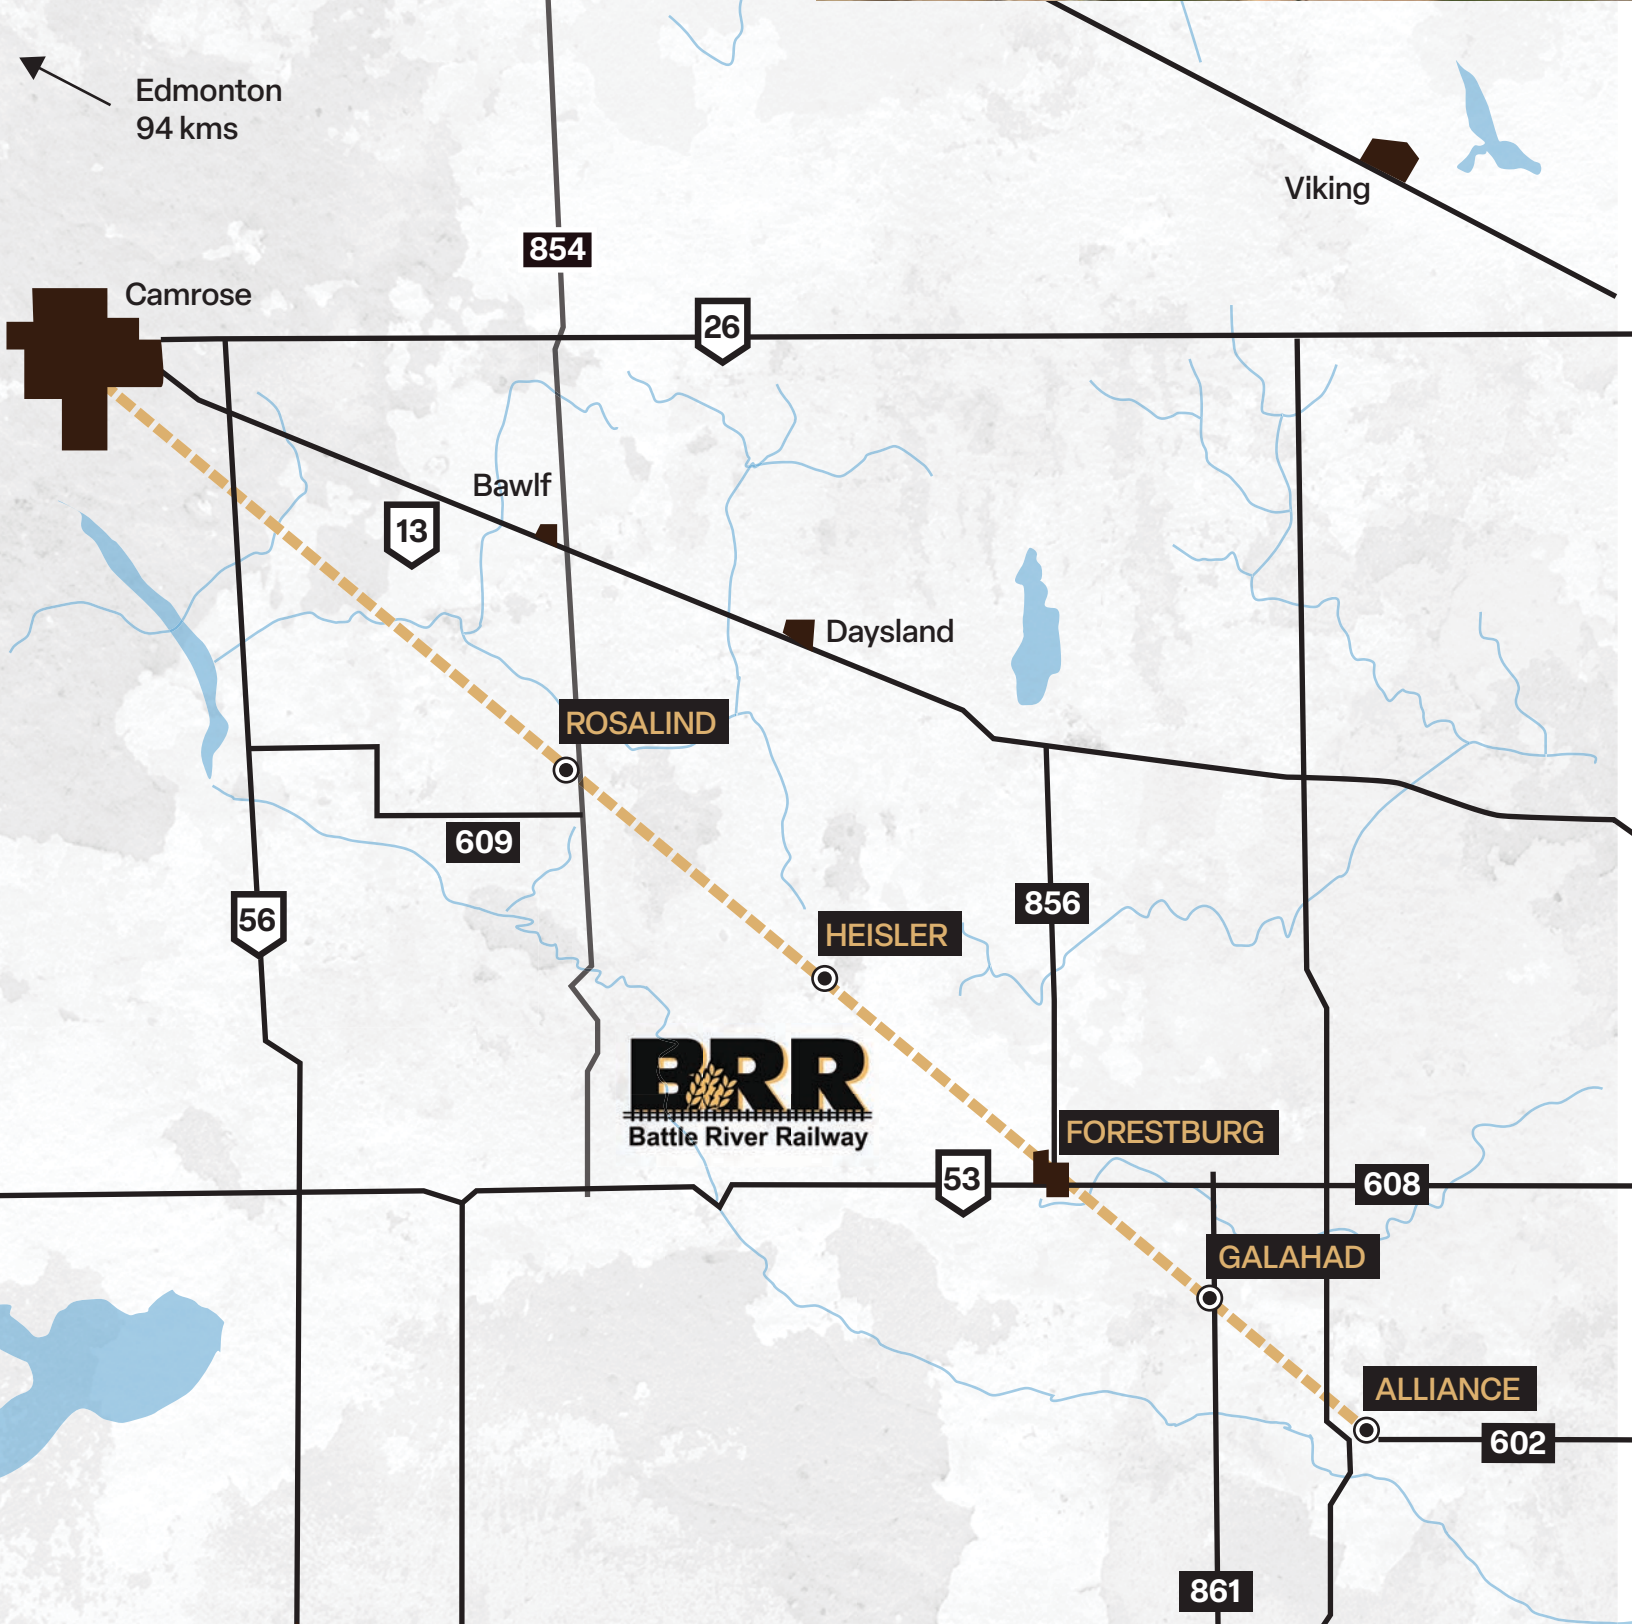

Electrical to property line / yes

Sewer on site / No

Water on site / yes

Natural gas available / yes

Rail Highlights

Battle River Railway is a new generation cooperative, shortline railway, based out of Forestburg, Alberta. The railway was purchased in 2010 by area producers and residents. The railway is Alberta's longest straight section of railway, beginning in Alliance and continuing 52 miles to the Camrose area. Battle River Railway serves its agriculture and industrial customers on a weekly basis. Battle River Railway is proud to hire local and service the economic needs of the surrounding communities.

Core services are Commodity Transportation, Railcar Storage, Grain Merchandising, Transloading and Tourism.

Class 1 Rail Access
CN / Camrose

Highway Access
AB 602 / adjacent to property

Suggested Use
Fertilizer, Transloading

Battle River Railway NGC Inc

5009-50th Ave

Forestburg, AB

TOB 1N0

Phone: (780) 582-2493

WWW.BATTLERIVERRAILWAY.CA